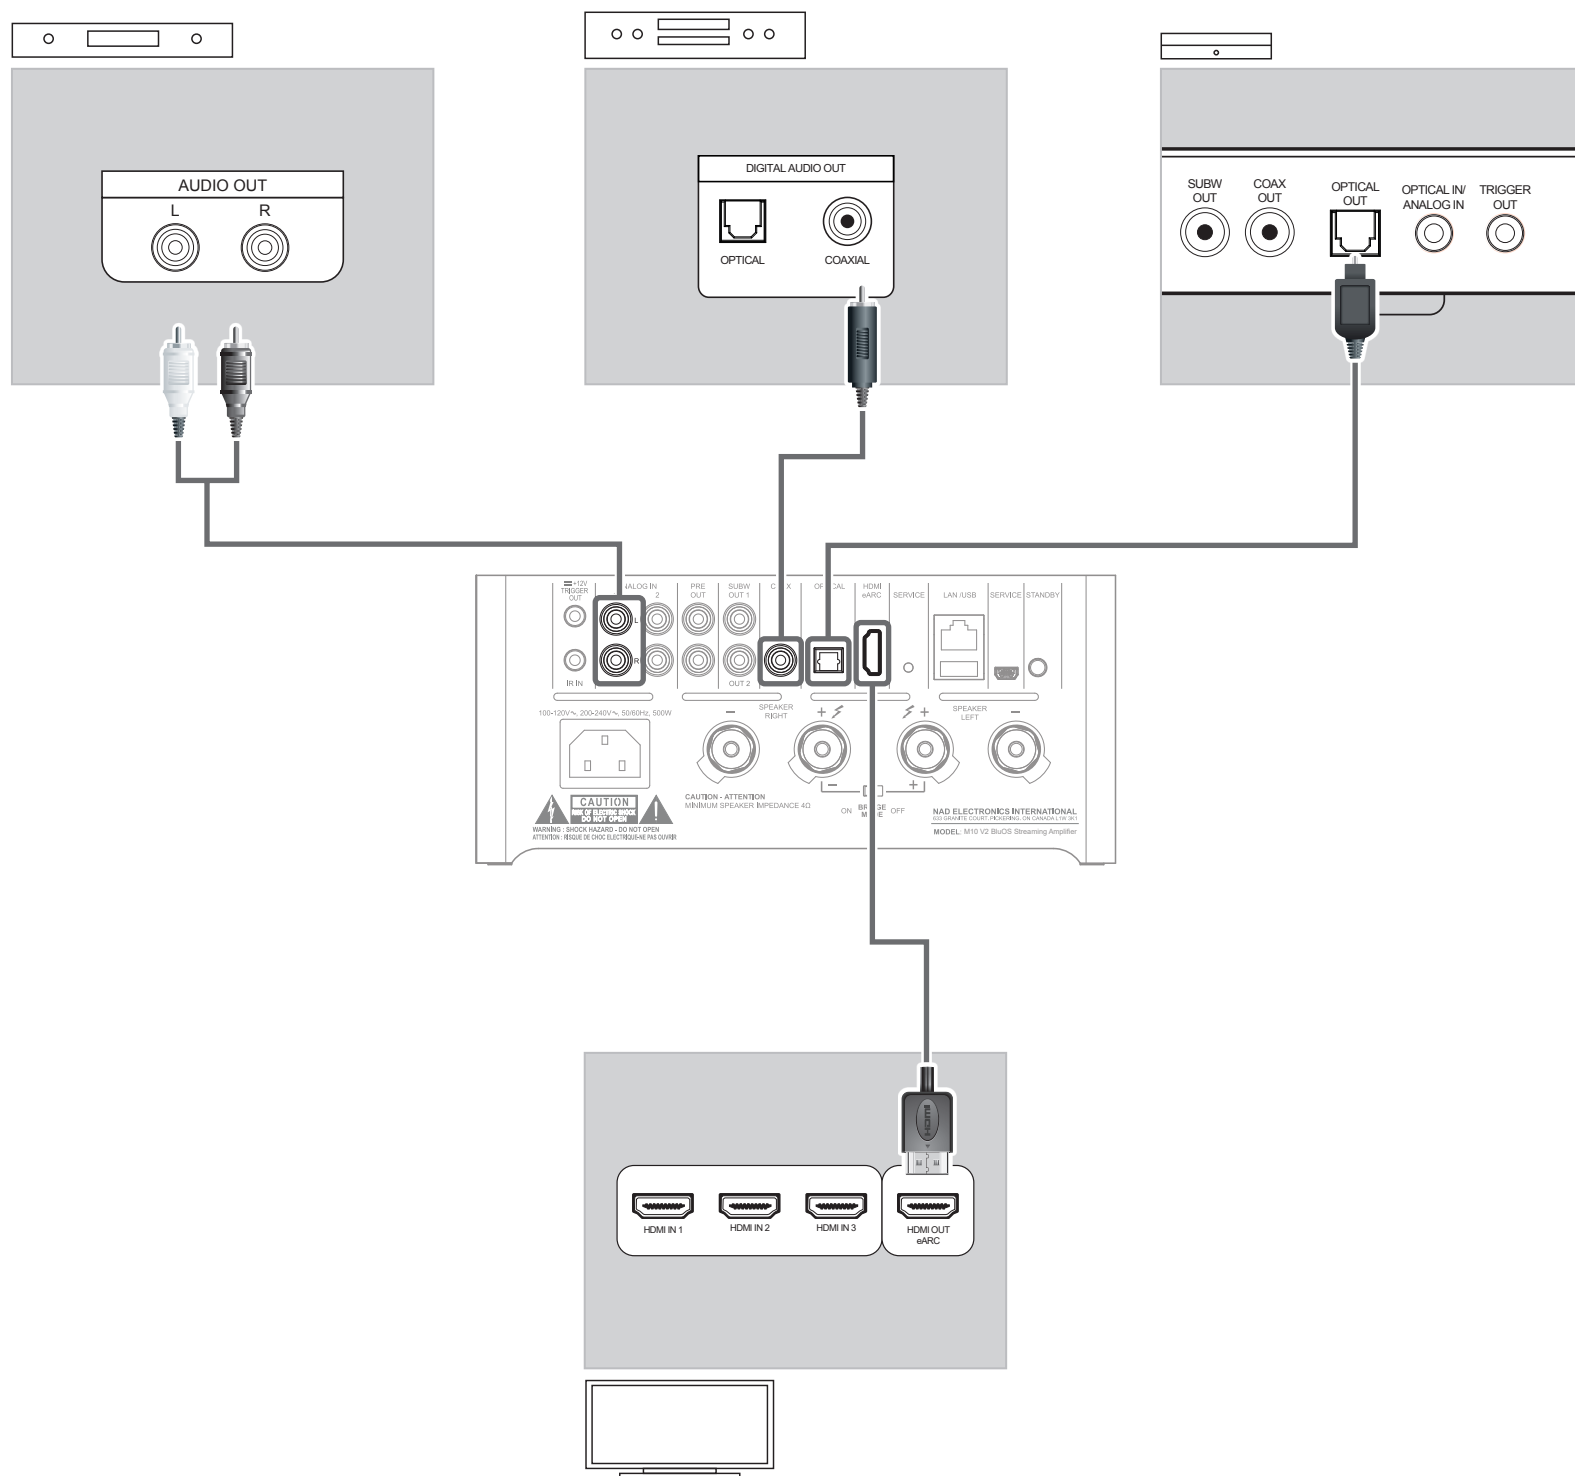

NAD M10 V2 BluOS Streaming Amplifier

Quick Setup Guide

nadelectronics.com/product/m10-v2
support.nadelectronics.com

1.

2.

3.