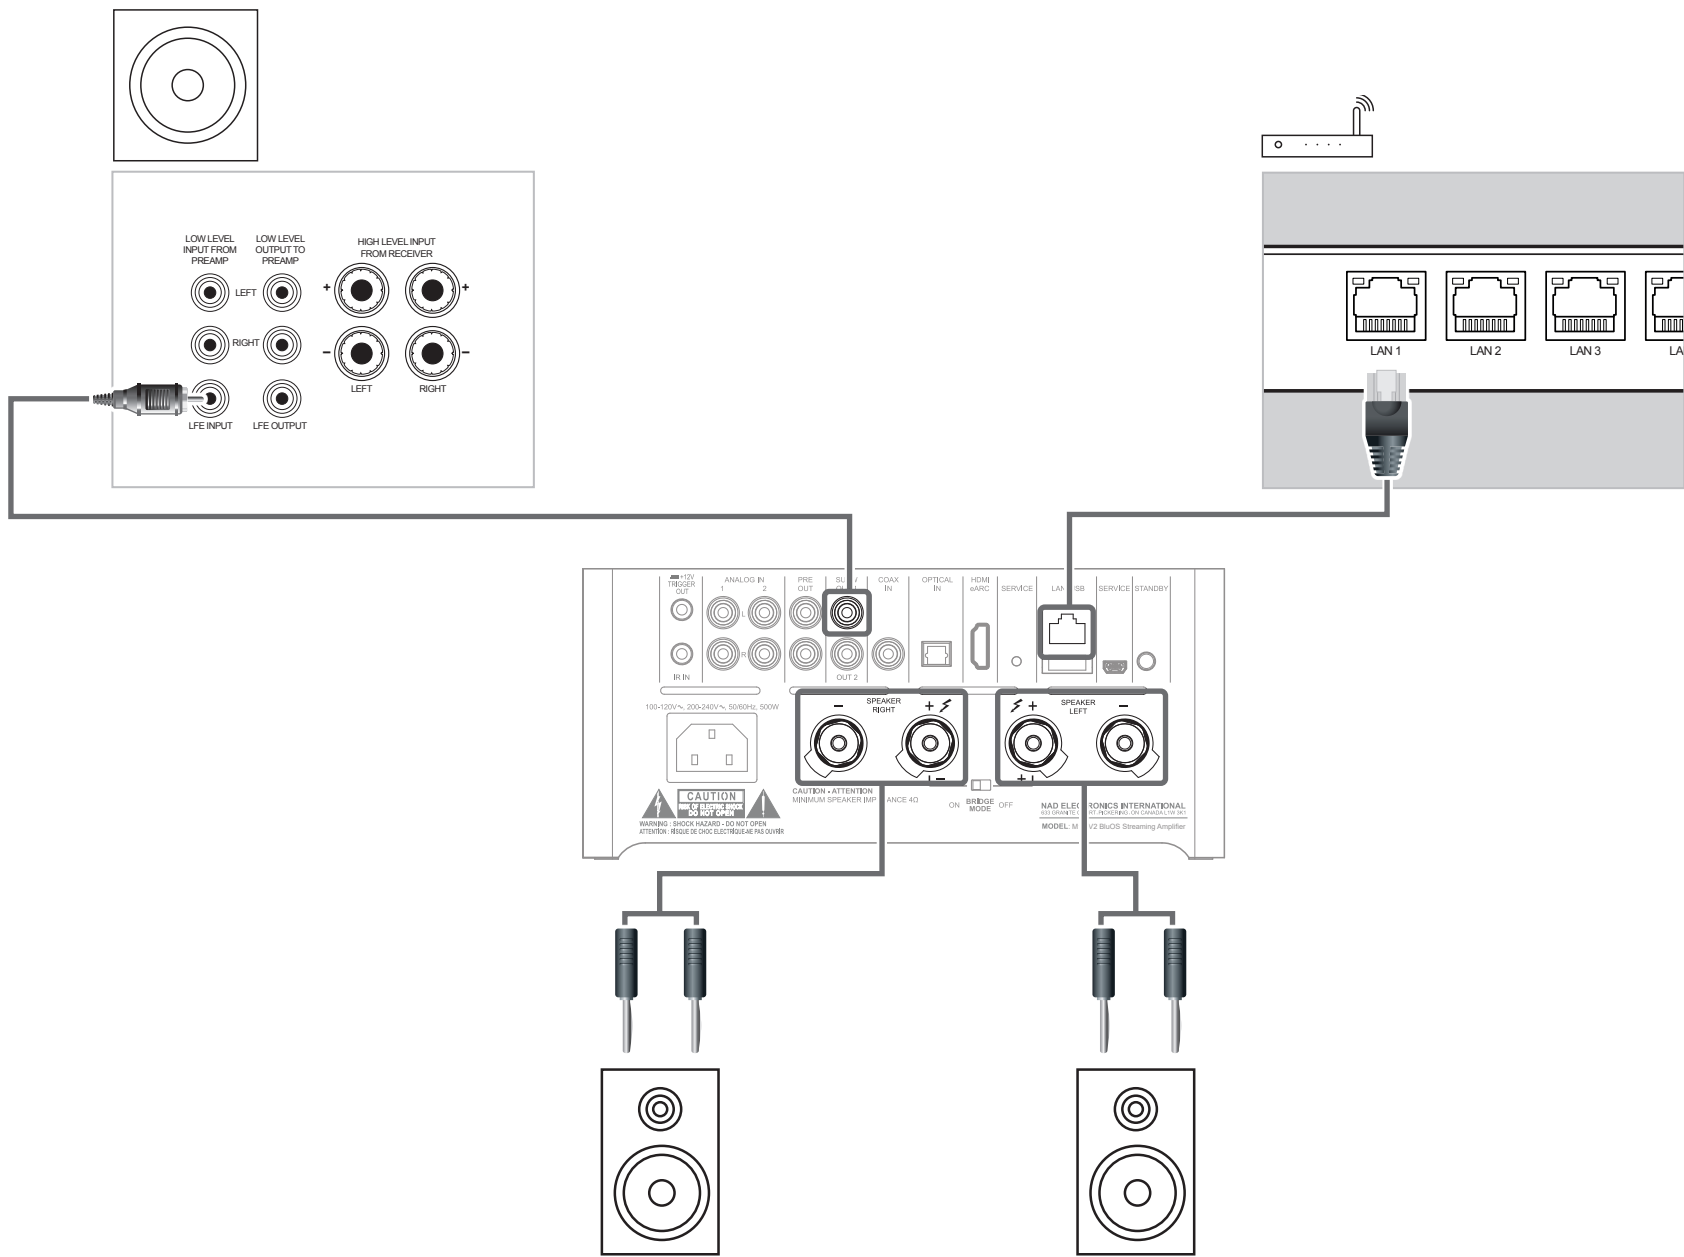

NAD M10 V2 BluOS Streaming Amplifier

Quick Setup Guide

nadelectronics.com/product/m10-v2
support.nadelectronics.com

1.

2.

3.